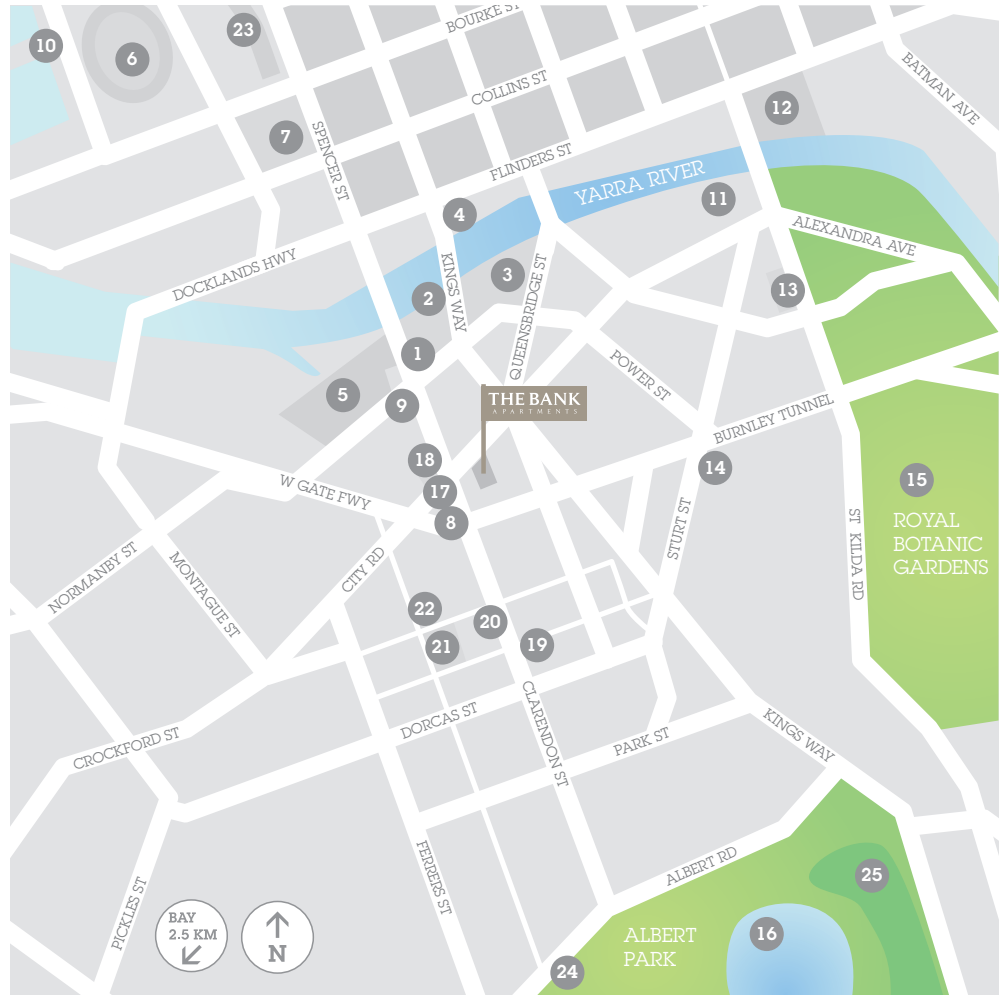

Map

ENTERTAINMENT

1. Crown Casino
2. Crown Cinema & Games
3. Crown Entertainment Complex
4. Melbourne Aquarium
5. Melbourne Exhibition Centre
6. Telstra Dome

TRANSPORT

7. Southern Cross Station
8. Tram Stop
9. Tram Stop

DINING AND DRINK

10. Docklands
11. Southgate

ARTS AND CULTURE

12. Federation Square
13. National Gallery of Victoria
14. Malthouse Theatre

PARKS AND GARDENS

15. Royal Botanic Gardens
16. Albert Park Lake

CONVENIENCE

17. McDonald's
18. BP service station and convenience store
19. Coles Supermarket

SHOPPING AND FASHION

20. South Melbourne Shopping Strip
21. South Melbourne Market
22. South Melbourne Lifestyle Centre
23. DFO

SPORTS AND RECREATION

24. Melbourne Sports & Aquatic Centre
25. Albert Park golf course